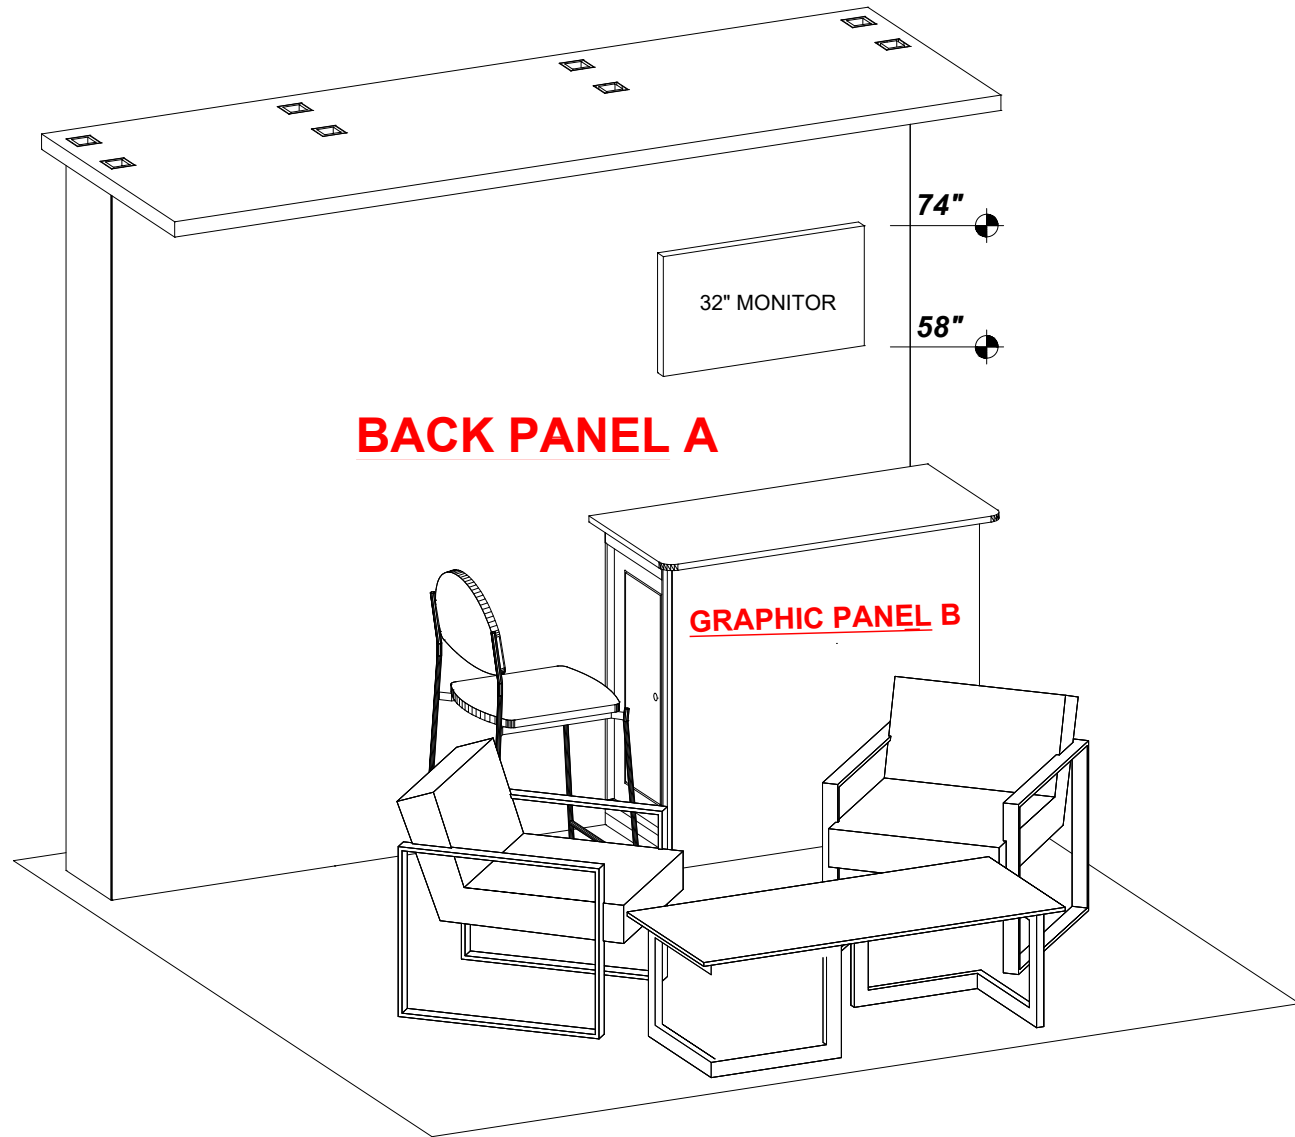

ISOMETRIC VIEW

Art Panels (x4)									
#	Qty	Part Number	Color A	Color B	Art	Length	Height	Material	Note
A	4	PNL_1070-1370	White	White	S	2,802mm	2,385mm	Trovicel	Art
B	4	PNL_1079-1020	White	White	S	1,079mm	1,020mm	Trovicel	Art

PLAN VIEW

CARPET SIZE: 10' x 10'